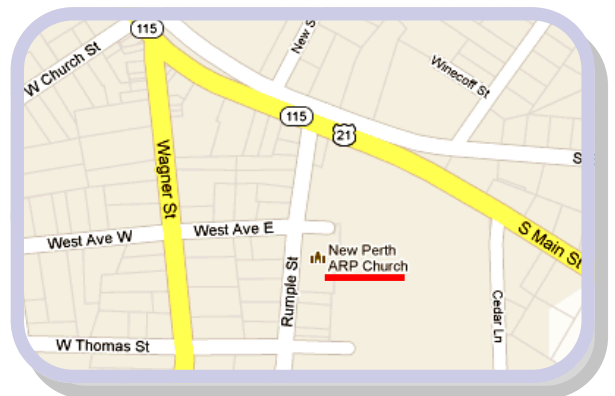

### Directions

New Perth is located at Rumble St. and West Ave. Coming from I-77, take Exit 42 and head towards Troutman, turning left on Rumble St. Coming from Statesville, take 115/21 South to Troutman, turning right on Rumble St. The church steeple will be visible ahead. Parking is located at the rear of the church, or on the street.